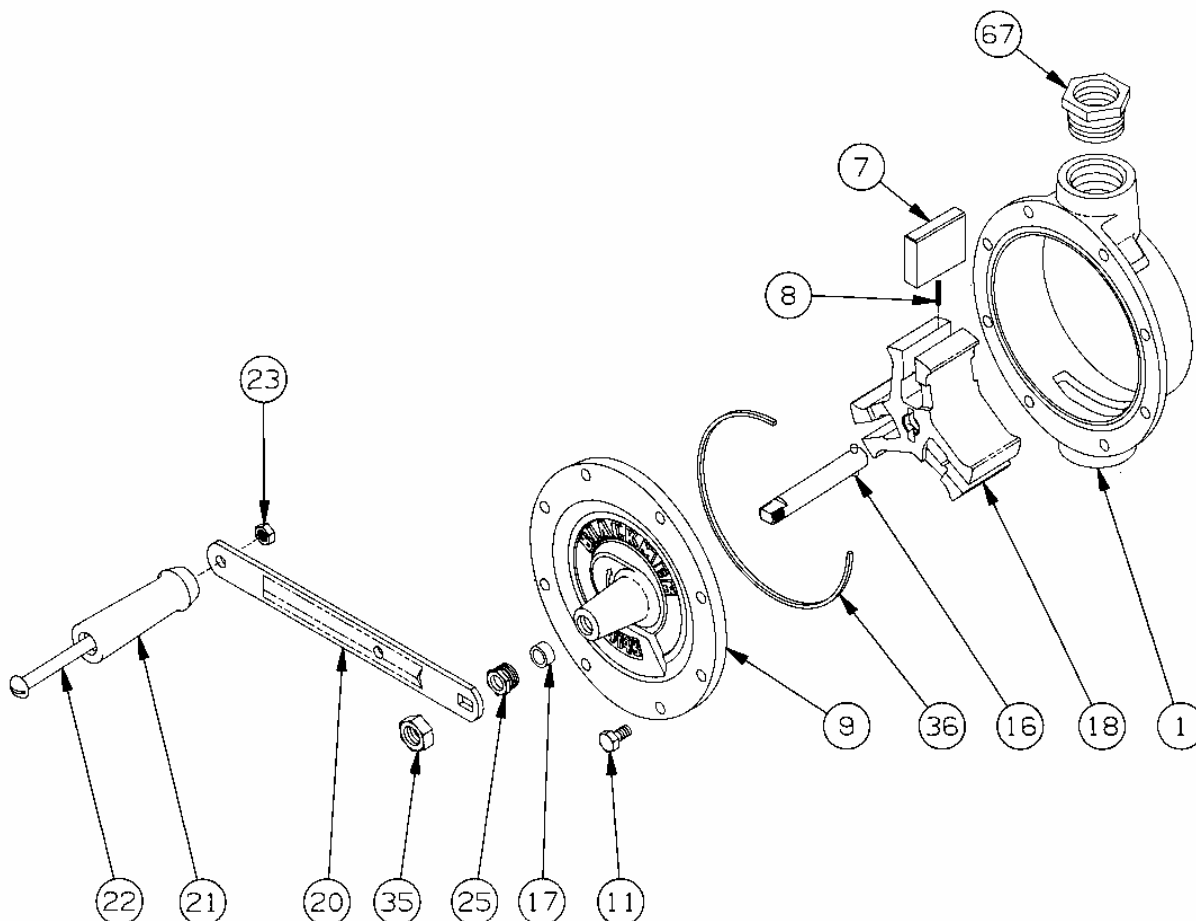

PARTS LIST

REF. NO.	PART NAME	PARTS PER PUMP	414B PART NO.
1	Cylinder (1-1/4" Ports)	1	020413
7	Vane - Carbon	3	090409*
8	Spring (Stainless Steel)	3	110409*
9	Head	1	030409
11	Capscrews - Head (5/16 - 18 x 7/8")	8	920178
16	Shaft and Pin Assembly	1	210106
17	Packing	1	300105*
18	Rotor	1	200409
20	Crank Arm (10")	1	700466
21	Grip - Handle	1	700119
22	Pin - Handle	1	700898
23	Jam Nut - Handle Pin (3/8- 16)	1	922946
25	Nut - Packing	1	140107*
35	Jam Nut - Shaft (5/8 - 18)	1	922426*
36	O-Ring - Cylinder (Buna-N)	1	701947*
67	Bushing (1-1/4" x 1")	0-2	908860
	Pump Repair Kit		10032

* Parts included in Pump Repair Kit

ATTACHMENTS AND ACCESSORIES

REF.NO.	ATTACHMENTS	PART NO.
11A	Capscrew (5/16 - 18 x 1")	920203
50	Discharge Spout	700340
51	Bung Adapter	700307
53	Capscrew (3/8- 16 x 1")	920331
54	Suction Pipe (1-1/4" x 40") (2 Pieces)	700602
55	Tank Washer	710857
56	Nozzle	700547
57	Nozzle Hanger	700324
58	Hose Assembly (1" x 89")	700852
62	Hose Adapter	908544
66	Vacuum Breaker Assembly	700177
67	Bushing Reducer (1-1/4" x 1")	908860

	ACCESSORIES	PART NO.
	Locking Device	10051
	Drip Pan	10054
	Mounting Bracket Kit	10062