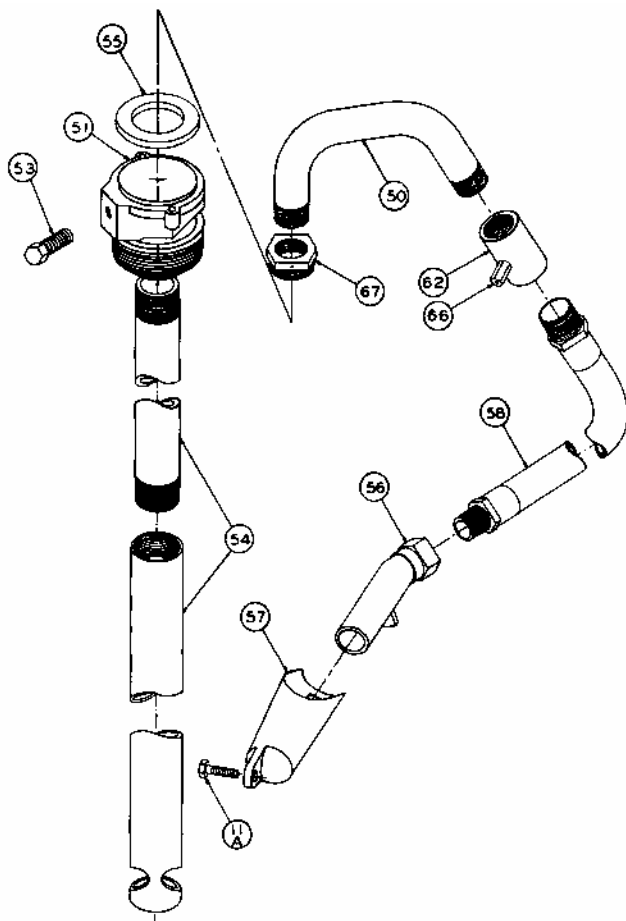

PARTS LIST

REF. NO.	PART NAME	PARTS PER PUMP	414B PART NO.
1	Cylinder (1-1/4" Ports)	1	020413
7	Vane - Carbon	3	090409*
8	Spring (Stainless Steel)	3	110409*
9	Head	1	030409
11	Capscrews - Head (5/16 - 18 x 7/8")	8	920178
16	Shaft and Pin Assembly	1	210106
17	Packing	1	300105*
18	Rotor	1	200409
20	Crank Arm (10")	1	700466
21	Grip - Handle	1	700119
22	Pin - Handle	1	700898
23	Jam Nut - Handle Pin (3/8- 16)	1	922946
25	Nut - Packing	1	140107*
35	Jam Nut - Shaft (5/8 - 18)	1	922426*
36	O-Ring - Cylinder (Buna-N)	1	701947*
67	Bushing (1-1/4" x 1")	0-2	908860
	Pump Repair Kit		10032

* Parts included in Pump Repair Kit

ATTACHMENTS AND ACCESSORIES

REF.NO.	ATTACHMENTS	PART NO.
11A	Capscrew (5/16 - 18 x 1")	920203
50	Discharge Spout	700340
51	Bung Adapter	700307
53	Capscrew (3/8- 16 x 1")	920331
54	Suction Pipe (1-1/4" x 40") (2 Pieces)	700602
55	Tank Washer	710857
56	Nozzle	700547
57	Nozzle Hanger	700324
58	Hose Assembly (1" x 89")	700852
62	Hose Adapter	908544
66	Vacuum Breaker Assembly	700177
67	Bushing Reducer (1-1/4" x 1")	908860

	ACCESSORIES	PART NO.
	Locking Device	10051
	Drip Pan	10054
	Mounting Bracket Kit	10062