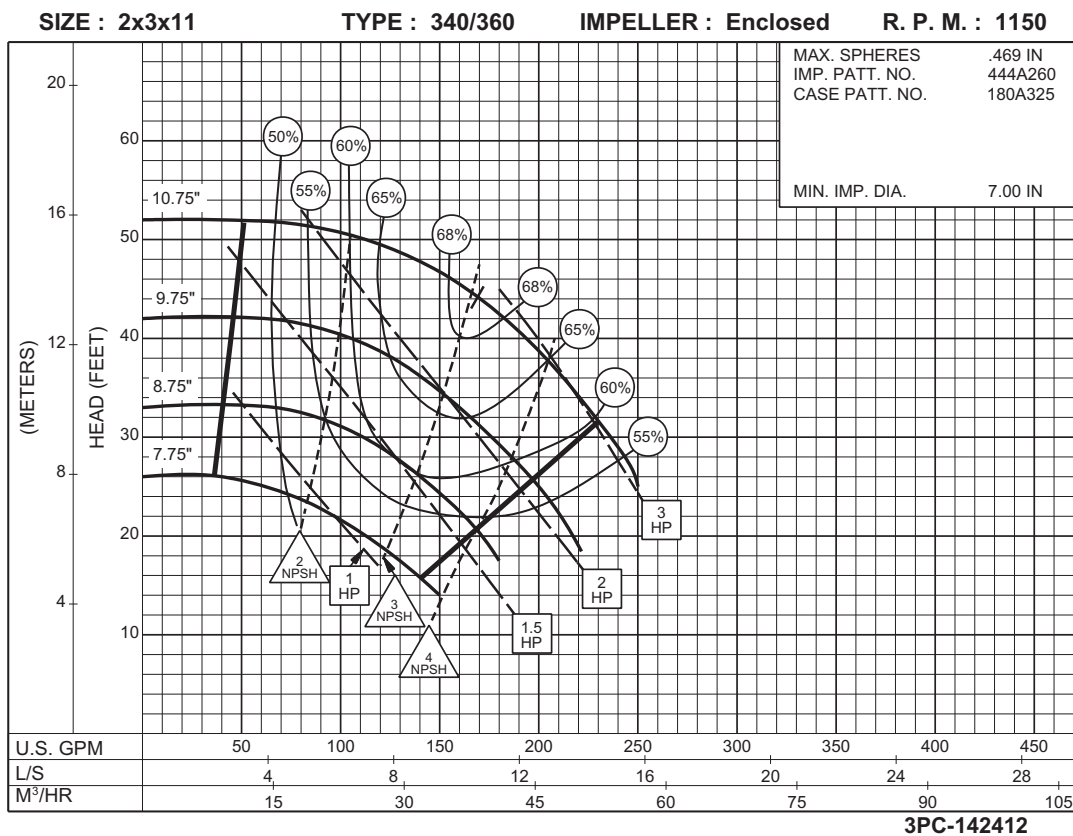

2 x 3 x 11
SERIES 340 OR 360

ENCLOSED IMPELLER

1750
RPM

1150
RPM