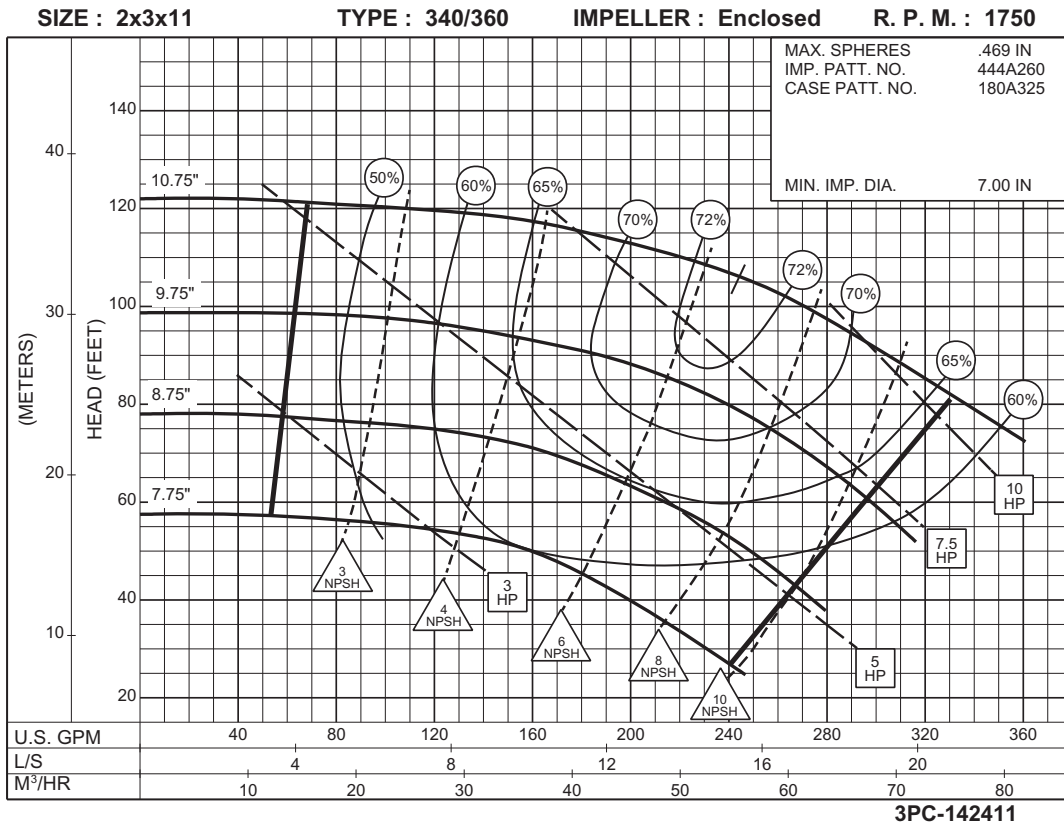

2 x 3 x 11
SERIES 340 OR 360

ENCLOSED IMPELLER

1750
RPM

1150
RPM