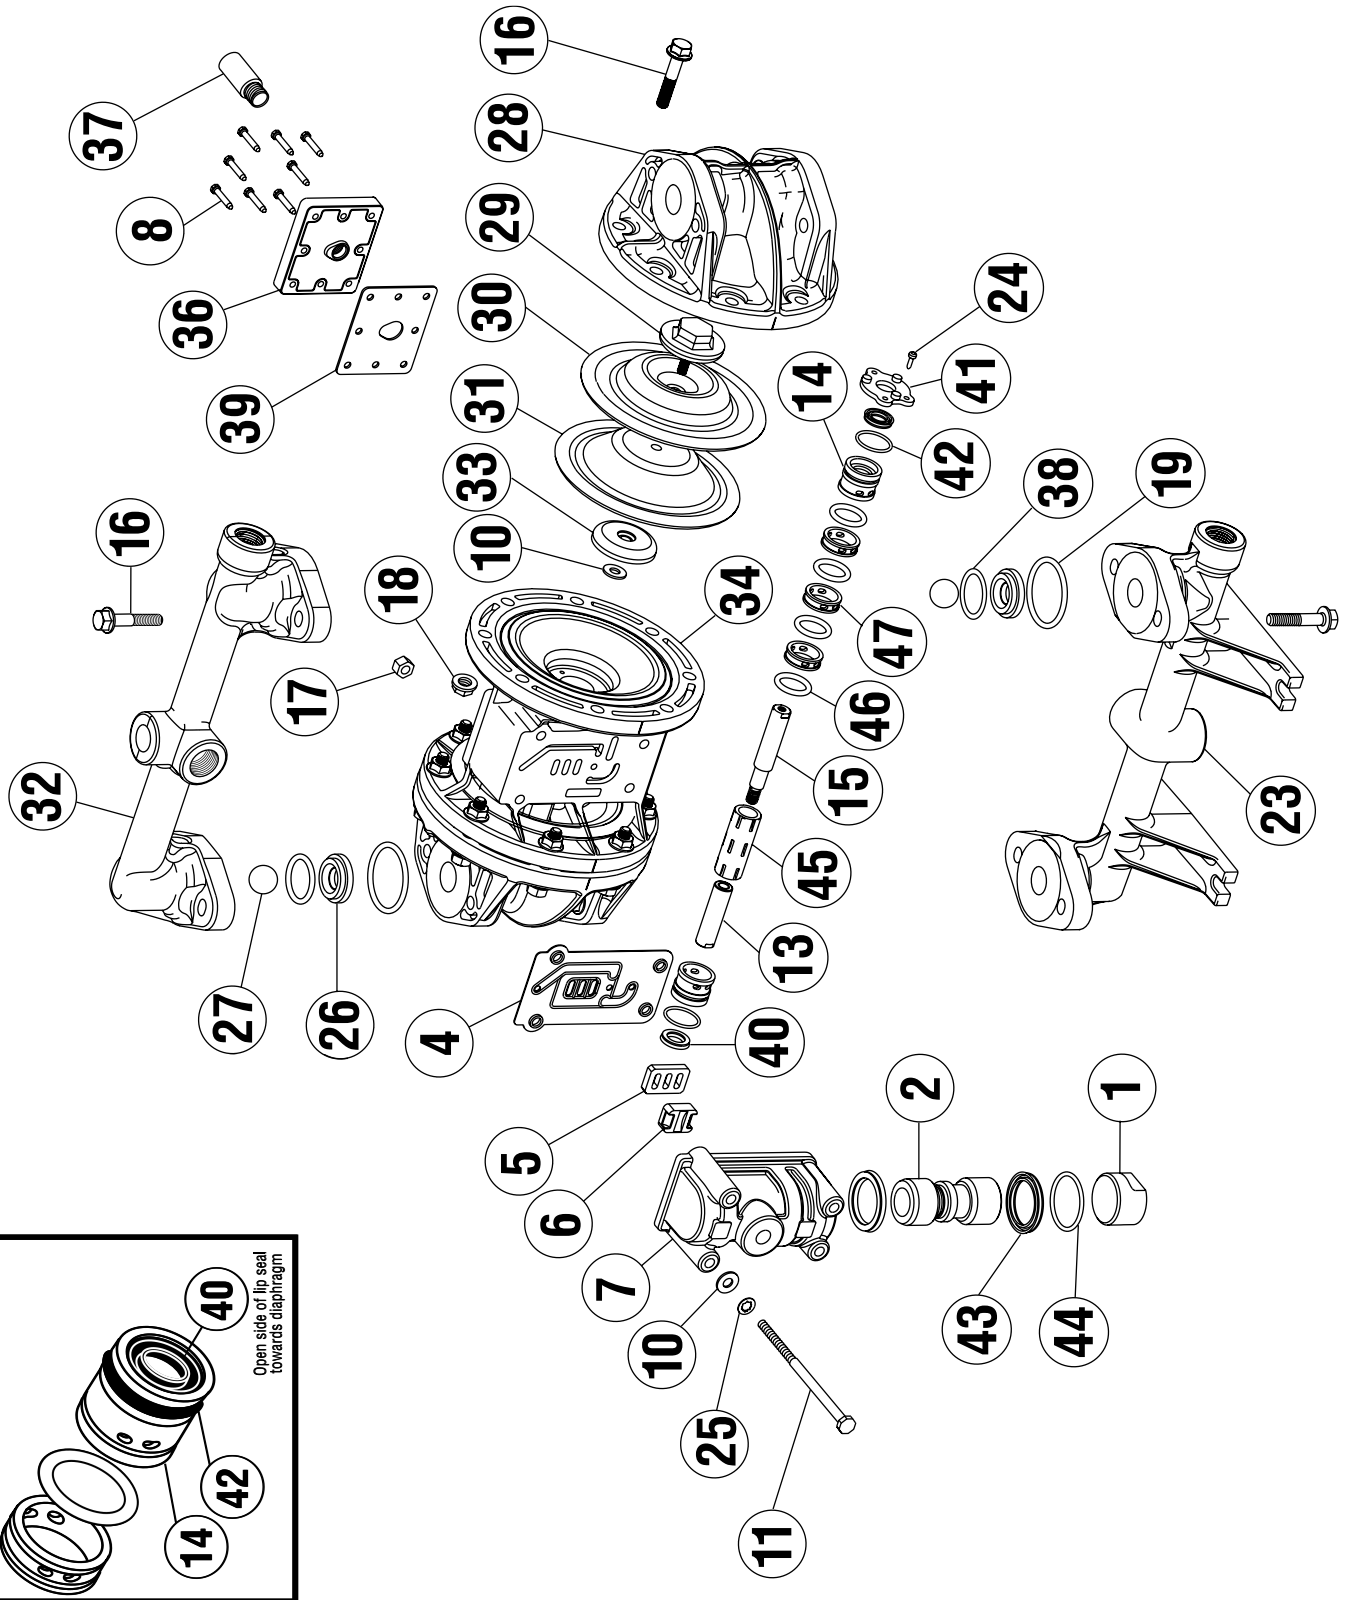

# EXPLODED VIEW & PARTS LIST

A050-SP\*-\*\*\*\*-\*\*\* BOLTED PLASTIC

# PARTS LIST - BOLTED PLASTIC

## A050-SP\*\_\*\*\*\*\_\*\*\*

ITEM	DESCRIPTION	QTY	PUMP MODEL	PART NO.	MATERIAL
32	DISCHARGE MANIFOLD	1	A050-SPP-****_***	10554-AF-40	Polypropylene
			A050-SPY-****_***	10554-AF-46	Conductive Nylon
			A050-SPK-****_***	10554-AF-56	PVDF
33	INNER DIAPHRAGM PLATE	2	A050-SPP-****_***	11100-40	Polypropylene
			A050-SPY-****_***	11100-46	Conductive Nylon
			A050-SPK-****_***	11100-56	PVDF
34	INTERMEDIATE	1	ALL MODELS	11521-60	Polypropylene
36	MUFFLER PLATE	1	ALL MODELS	13111-60	Polypropylene
37	MUFFLER	1	ALL MODELS	13008-00	Polypropylene
38	O-RING (Valve Seat)	4	A050-SP*-***N-***	11937-11	Nitrile
			A050-SP*-***V-***	11937-13	Viton®/FKM
			A050-SP*-***E-***	11937-15	EPDM
			A050-SP*-***T-***	11937-17	PTFE
39	GASKET (Muffler Plate)	1	ALL MODELS	12117-19	Nitrile
40	LIP SEAL (Diaphragm Rod)	2	ALL MODELS	12000-76	Nitrile
41	RETAINING PLATE	2	ALL MODELS	12708-54	Nylon
42	O-RING (End Spacer)	2	ALL MODELS	11923-11	Nitrile
43	AIR VALVE LIP SEAL	2	ALL MODELS	12003-76	Nitrile
44	O-RING (Valve End Plug)	1	ALL MODELS	11913-11	Nitrile
45	PILOT SLEEVE	1	ALL MODELS	10105-31	Acetal
46	O-RING (Pilot Sleeve)	4	ALL MODELS	11920-16	Urethane
47	INNER SPACER (Pilot Sleeve)	3	ALL MODELS	10203-40	Polypropylene